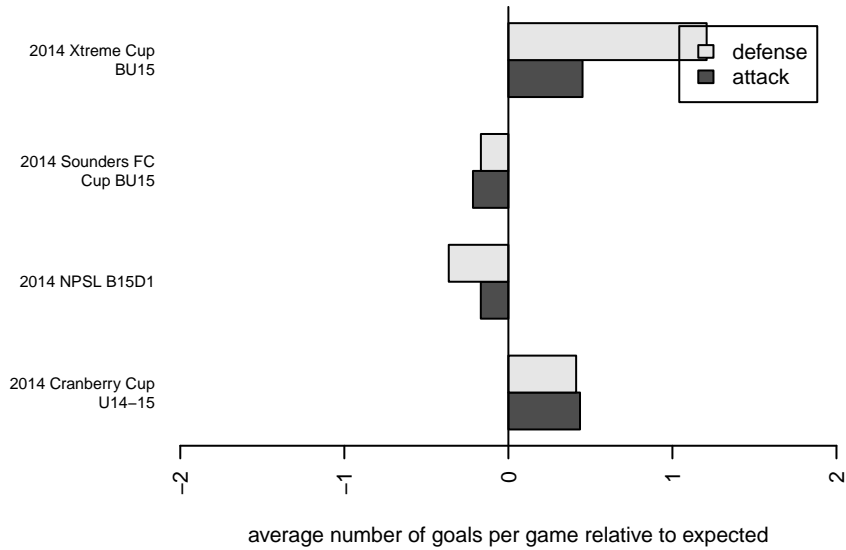

Venues played:
 2014 Sounders FC Cup BU15
 2014 Xtreme Cup BU15
 2014 NPSL B15D1
 2014 Cranberry Cup U14-15

NSC Thunder B99
 Dots are actual minus expected GF (blue circles) and GA (red triangles).
 Blue line is smoothed change in attack strength. Red is smoothed change in defense strength.

**attack and defense variance (black dot)
relative to other teams
and top 10 in region**

**attack and defense rating
relative to others at age
and all opponents in last 13 months**

Performance relative to 13 month average