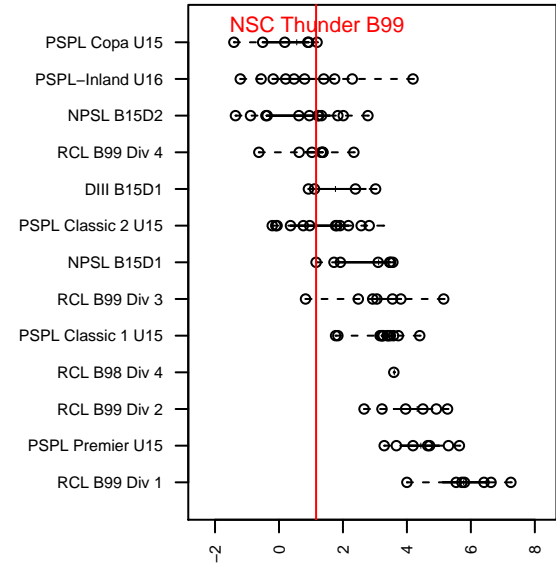

NSC Thunder B99

Northshore SC
 Woodinville, WA
 B99 total strength=1218
 attack=4.63 defense=3.91
 fall league = NPSL B15D1

alt names used:
 NSC Thunder
 Northshore Select Thunder
 Northshore Select Thunder

Venues played:
 2014 Sounders FC Cup BU15
 2014 Xtreme Cup BU15
 2014 NPSL B15D1
 2014 Cranberry Cup U14-15

NSC Thunder B99
 Dots are actual minus expected GF (blue circles) and GA (red triangles).
 Blue line is smoothed change in attack strength. Red is smoothed change in defense strength.

**attack and defense variance (black dot)
relative to other teams
and top 10 in region**

**attack and defense rating
relative to others at age
and all opponents in last 13 months**

Performance relative to 13 month average