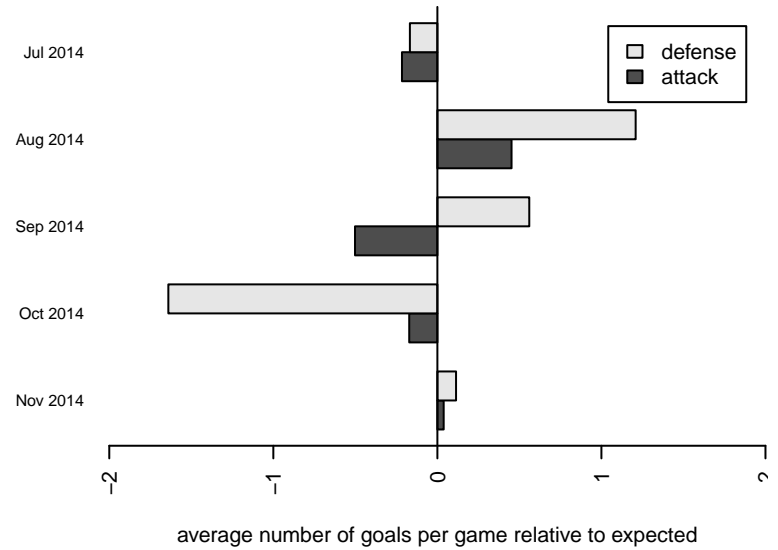

Performance relative to 13 month average